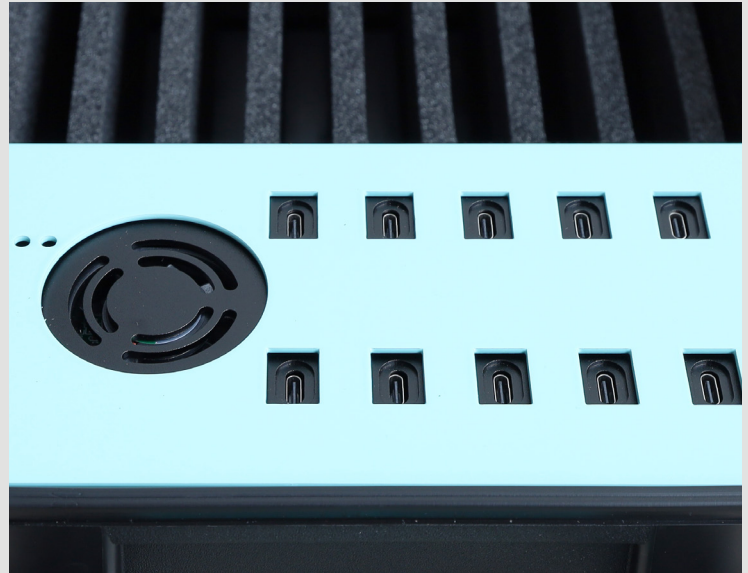

# TransformerCase T10

**Formcase.**  
Your Partner in Education

Article number: 49TC10USBCE2

Version: Sync & Charge via **USB-C** Ports

Dimensions + Weight	Length 549 x Width 346 x Height 236mm (Airplane Cabin Size); Weight: 6,9 Kg
Max. dimensions tablet compartment	Length 285 x Width 23 x Height 200mm
Security	Device for padlock (ABUS combination lock optionally available)
Cooling	Active ventilation system (max. noise emission 31dBA, air capacity: 39m <sup>3</sup> / h)
Charging power / Current	Up to 5V, 2,1A (12W) per USB Port - 100 - 240 V - 50/60 Hz - On/off switch
Datatransfer	Up to 480 Mbps
Transportation	2 wheels (built in), extractable handle + carrying handles on both sides
Compatibility	For up to 10 tablets with max. 11" incl. protective cover (max. 285x23mm)
Connections inside + outside	Outside: Power connection + 1x USB Sync Port, Inside: 10x USB-C Port
Material	Polypropylen + glass fiber composite material
Scope of delivery:	1x 2m Power cable - EU Version 1x USB-A to USB-A Sync-/ Data cable 1x Instruction manual
Applied standards	DIN EN 55022 / DIN EN 61140 / DIN EN 55024 / DIN EN50581 / DIN EN62368-1
Certificates	CE / RoHS / REACH
Customs tariff number	42021250
Warranty	1 year manufacturer warranty
Country of manufacture	Made in Germany

- 2 wheels (built in) with bottom slide system
- Trolley system; extendable and replaceable handle with built in fuse

- Intelligent charging hub with autom. shut down (no Timer needed) -> works as overheating and overcharging protection